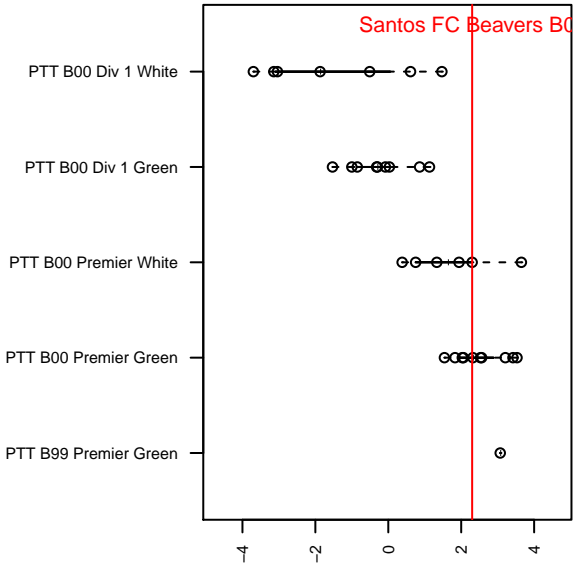

**attack and defense rating
relative to others at age
and all opponents in last 13 months**